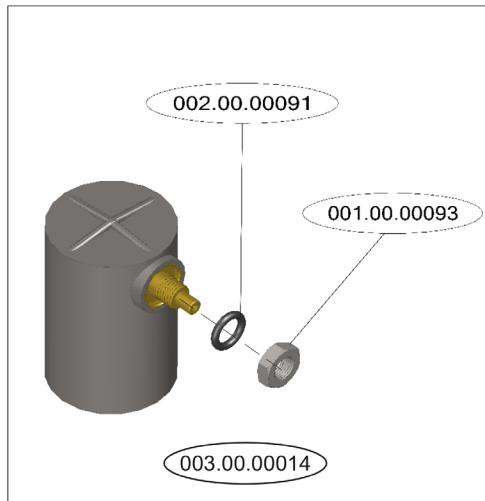

Parts Breakdown

Model CD-GR-1500 46797

WASH PUMP SUPPORT

DETAIL A

Parts Breakdown

Model CD-GR-1500 46797

Parts Breakdown

Model CD-GR-1500 46797

Parts Breakdown

Model CD-GR-1500 46797

Parts Breakdown

Model CD-GR-1500 46797

Parts Breakdown

Model CD-GR-1500 46797

Parts Breakdown

Model CD-GR-1500 46797