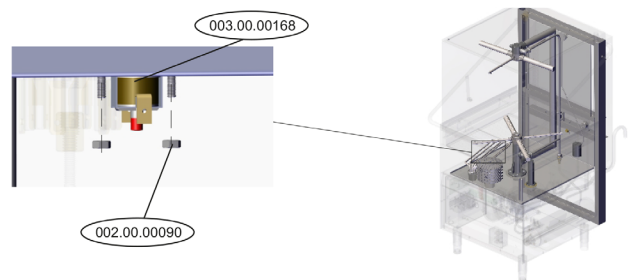

Parts Breakdown

Model CD-GR-1500 46797

WASH PUMP SUPPORT

DETAIL A

Parts Breakdown

Model CD-GR-1500 46797

Parts Breakdown

Model CD-GR-1500 46797

Parts Breakdown

Model CD-GR-1500 46797

Parts Breakdown

Model CD-GR-1500 46797

Parts Breakdown

Model CD-GR-1500 46797

Parts Breakdown

Model CD-GR-1500 46797