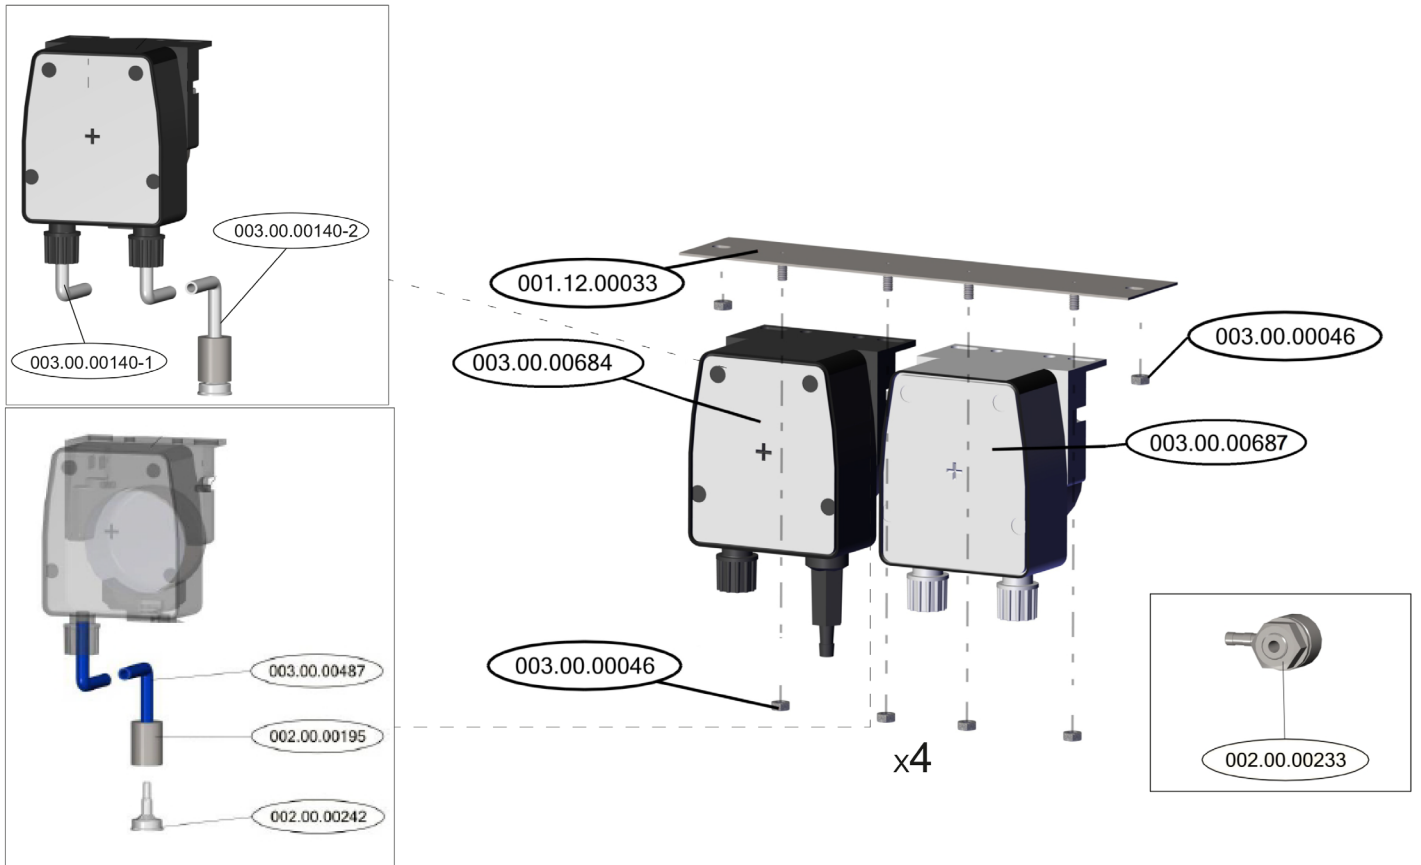

Parts Breakdown

Model CD-GR-1500 46797

WASH PUMP SUPPORT

DETAIL A

Parts Breakdown

Model CD-GR-1500 46797

Parts Breakdown

Model CD-GR-1500 46797

Parts Breakdown

Model CD-GR-1500 46797

Parts Breakdown

Model CD-GR-1500 46797

Parts Breakdown

Model CD-GR-1500 46797

Parts Breakdown

Model CD-GR-1500 46797