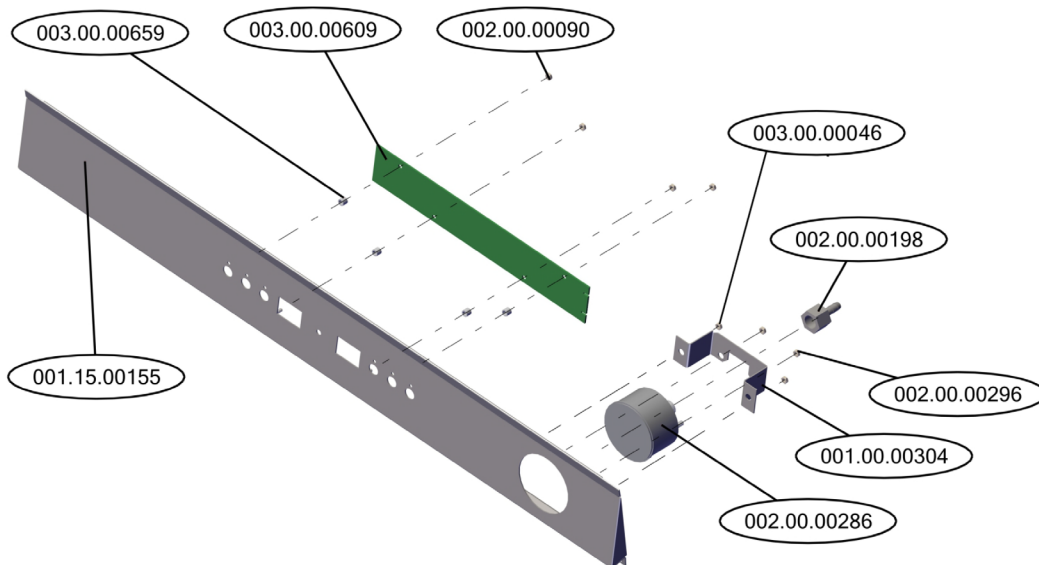

Parts Breakdown

Model CD-GR-1500 46797

Parts Breakdown

Model CD-GR-1500 46797

Parts Breakdown

Model CD-GR-1500 46797

Parts Breakdown

Model CD-GR-1500 46797

Parts Breakdown

Model CD-GR-1500 46797

WASH PUMP SUPPORT

DETAIL A

Parts Breakdown

Model CD-GR-1500 46797

Parts Breakdown

Model CD-GR-1500 46797