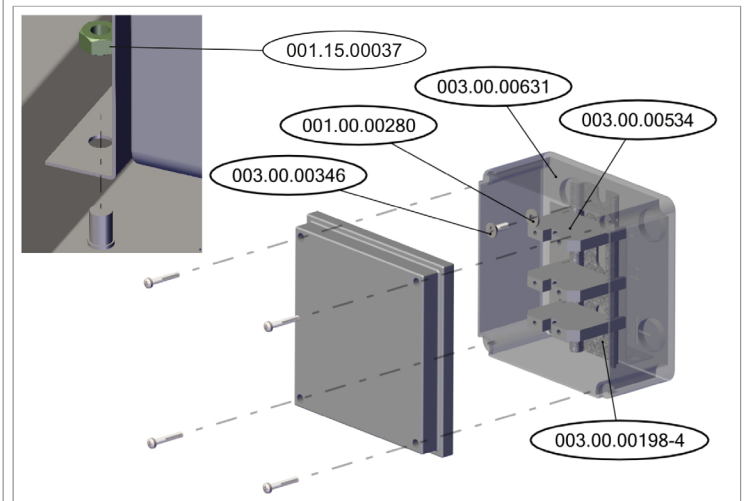

Parts Breakdown

Model CD-GR-1500 46797

WASH PUMP SUPPORT

DETAIL A

Parts Breakdown

Model CD-GR-1500 46797

Parts Breakdown

Model CD-GR-1500 46797

Parts Breakdown

Model CD-GR-1500 46797

Parts Breakdown

Model CD-GR-1500 46797

Parts Breakdown

Model CD-GR-1500 46797

Parts Breakdown

Model CD-GR-1500 46797