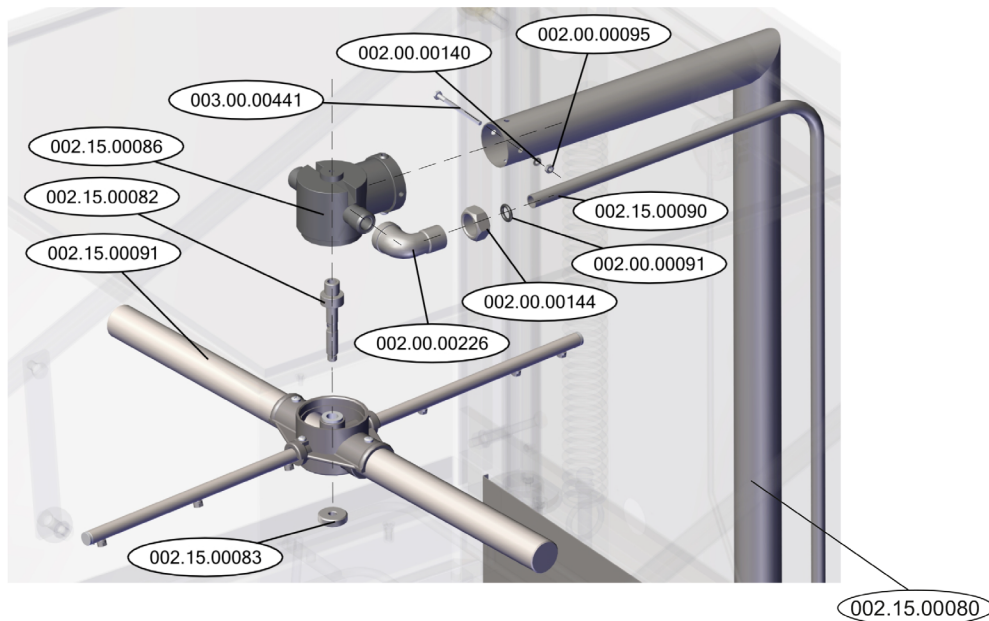

Parts Breakdown

Model CD-GR-1500 46797

Parts Breakdown

Model CD-GR-1500 46797

Parts Breakdown

Model CD-GR-1500 46797

Parts Breakdown

Model CD-GR-1500 46797

Parts Breakdown

Model CD-GR-1500 46797

WASH PUMP SUPPORT

DETAIL A

Parts Breakdown

Model CD-GR-1500 46797

Parts Breakdown

Model CD-GR-1500 46797