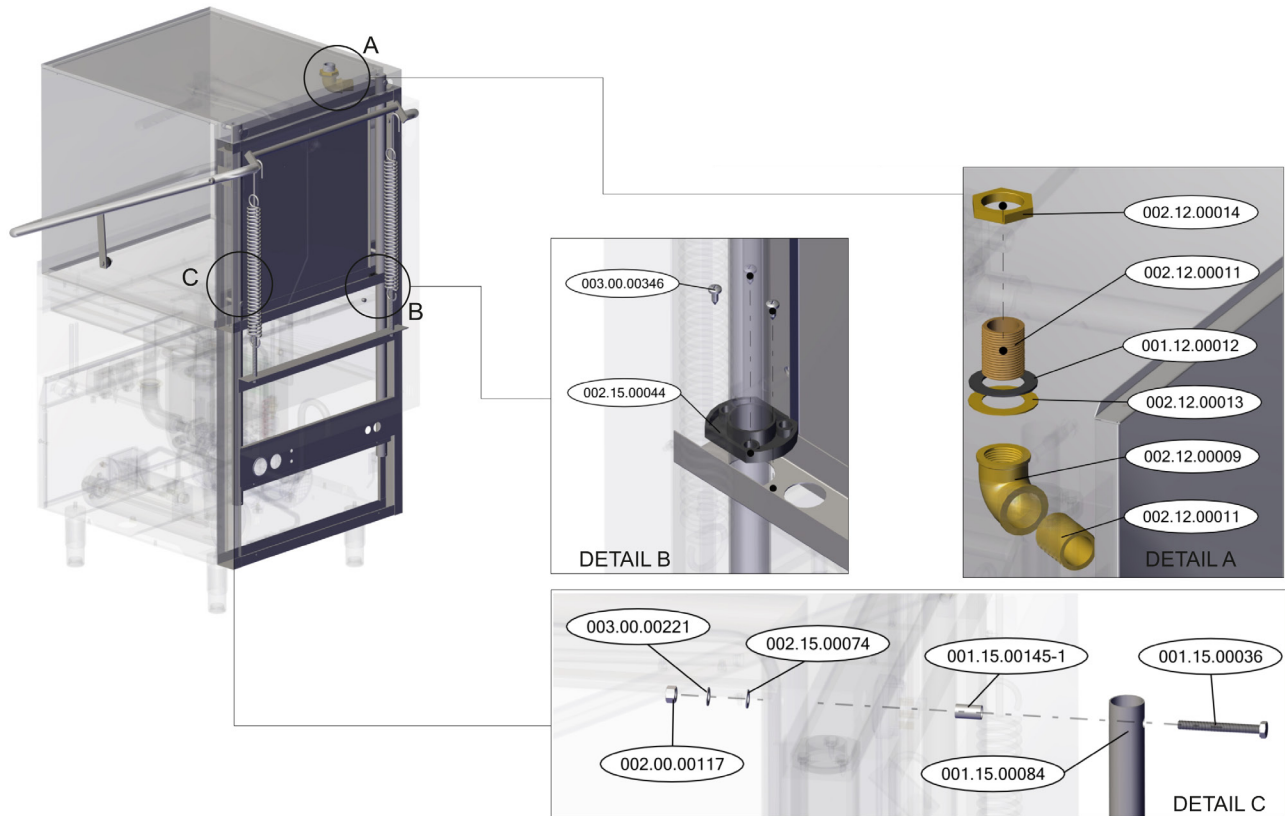

Parts Breakdown

Model CD-GR-1500 46797

Parts Breakdown

Model CD-GR-1500 46797

Parts Breakdown

Model CD-GR-1500 46797

Parts Breakdown

Model CD-GR-1500 46797

Parts Breakdown

Model CD-GR-1500 46797

WASH PUMP SUPPORT

DETAIL A

Parts Breakdown

Model CD-GR-1500 46797

Parts Breakdown

Model CD-GR-1500 46797