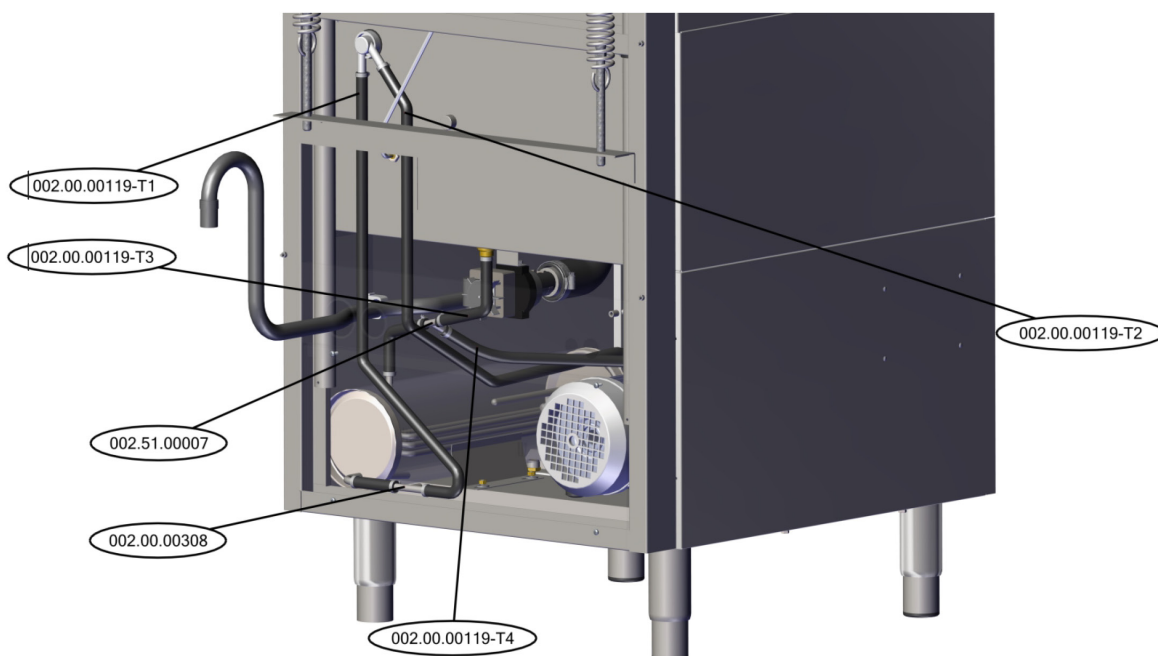

Parts Breakdown

Model CD-GR-1500 46797