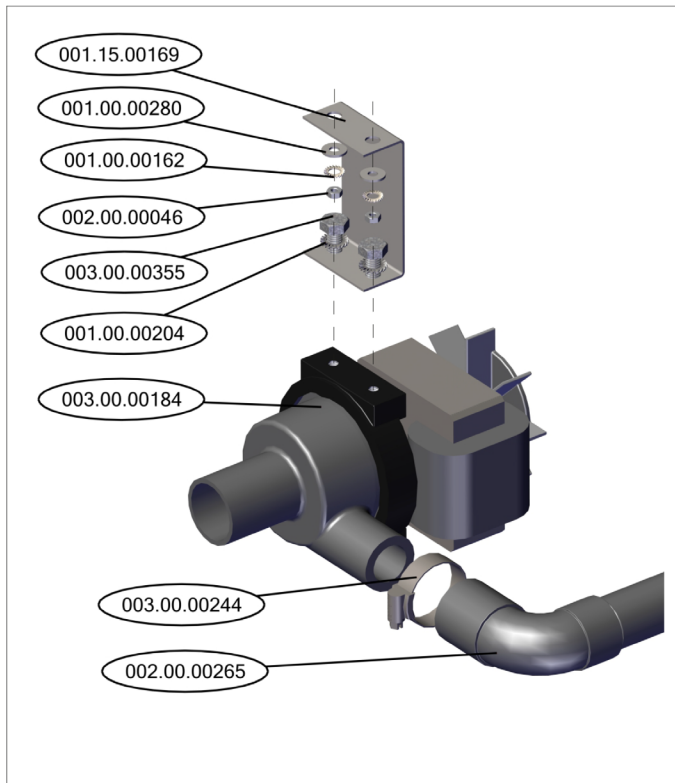

Parts Breakdown

Model CD-GR-1500 46797

WASH PUMP SUPPORT

DETAIL A

Parts Breakdown

Model CD-GR-1500 46797

Parts Breakdown

Model CD-GR-1500 46797

Parts Breakdown

Model CD-GR-1500 46797

Parts Breakdown

Model CD-GR-1500 46797

Parts Breakdown

Model CD-GR-1500 46797

Parts Breakdown

Model CD-GR-1500 46797