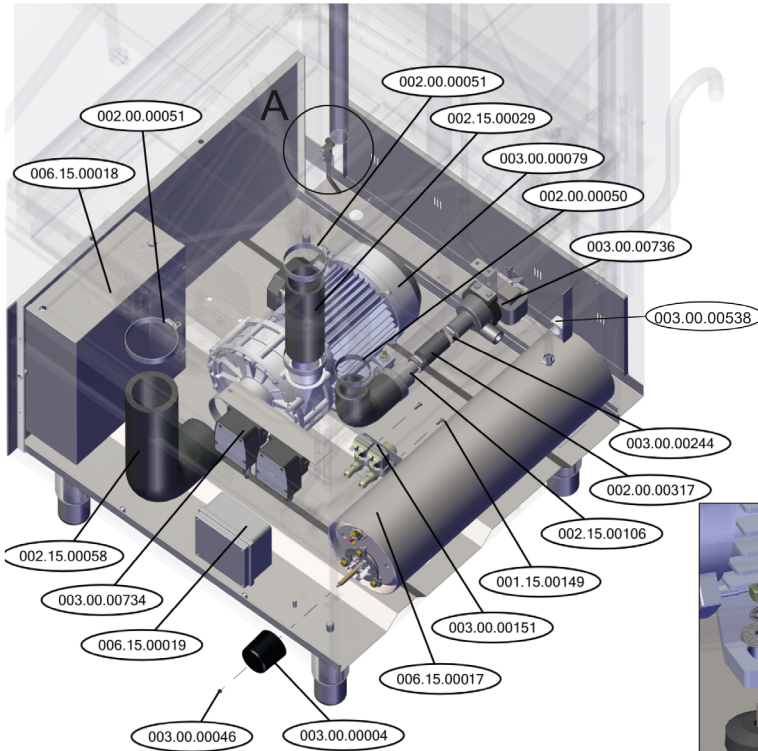

Parts Breakdown

Model CD-GR-1500 46797

Parts Breakdown

Model CD-GR-1500 46797

Parts Breakdown

Model CD-GR-1500 46797

Parts Breakdown

Model CD-GR-1500 46797

Parts Breakdown

Model CD-GR-1500 46797

WASH PUMP SUPPORT

DETAIL A

Parts Breakdown

Model CD-GR-1500 46797

Parts Breakdown

Model CD-GR-1500 46797