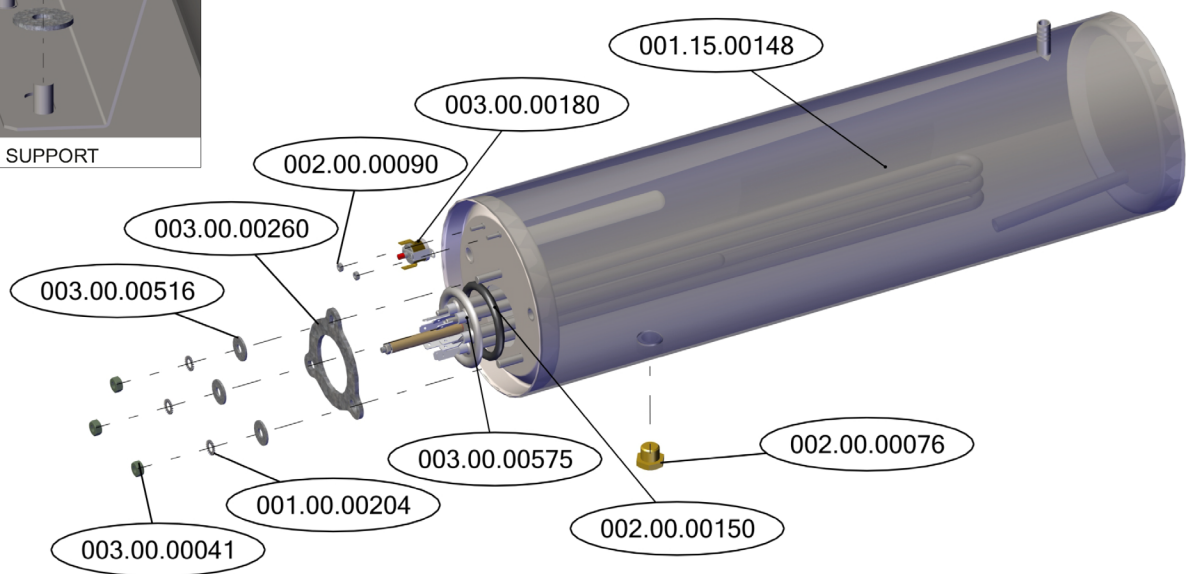

Parts Breakdown

Model CD-GR-1500 46797