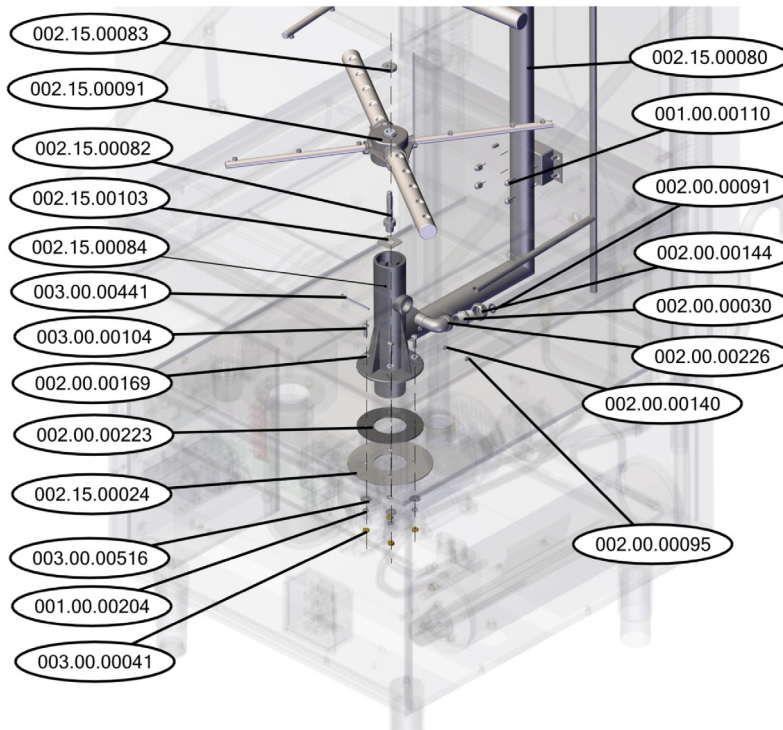

Parts Breakdown

Model CD-GR-1500 46797