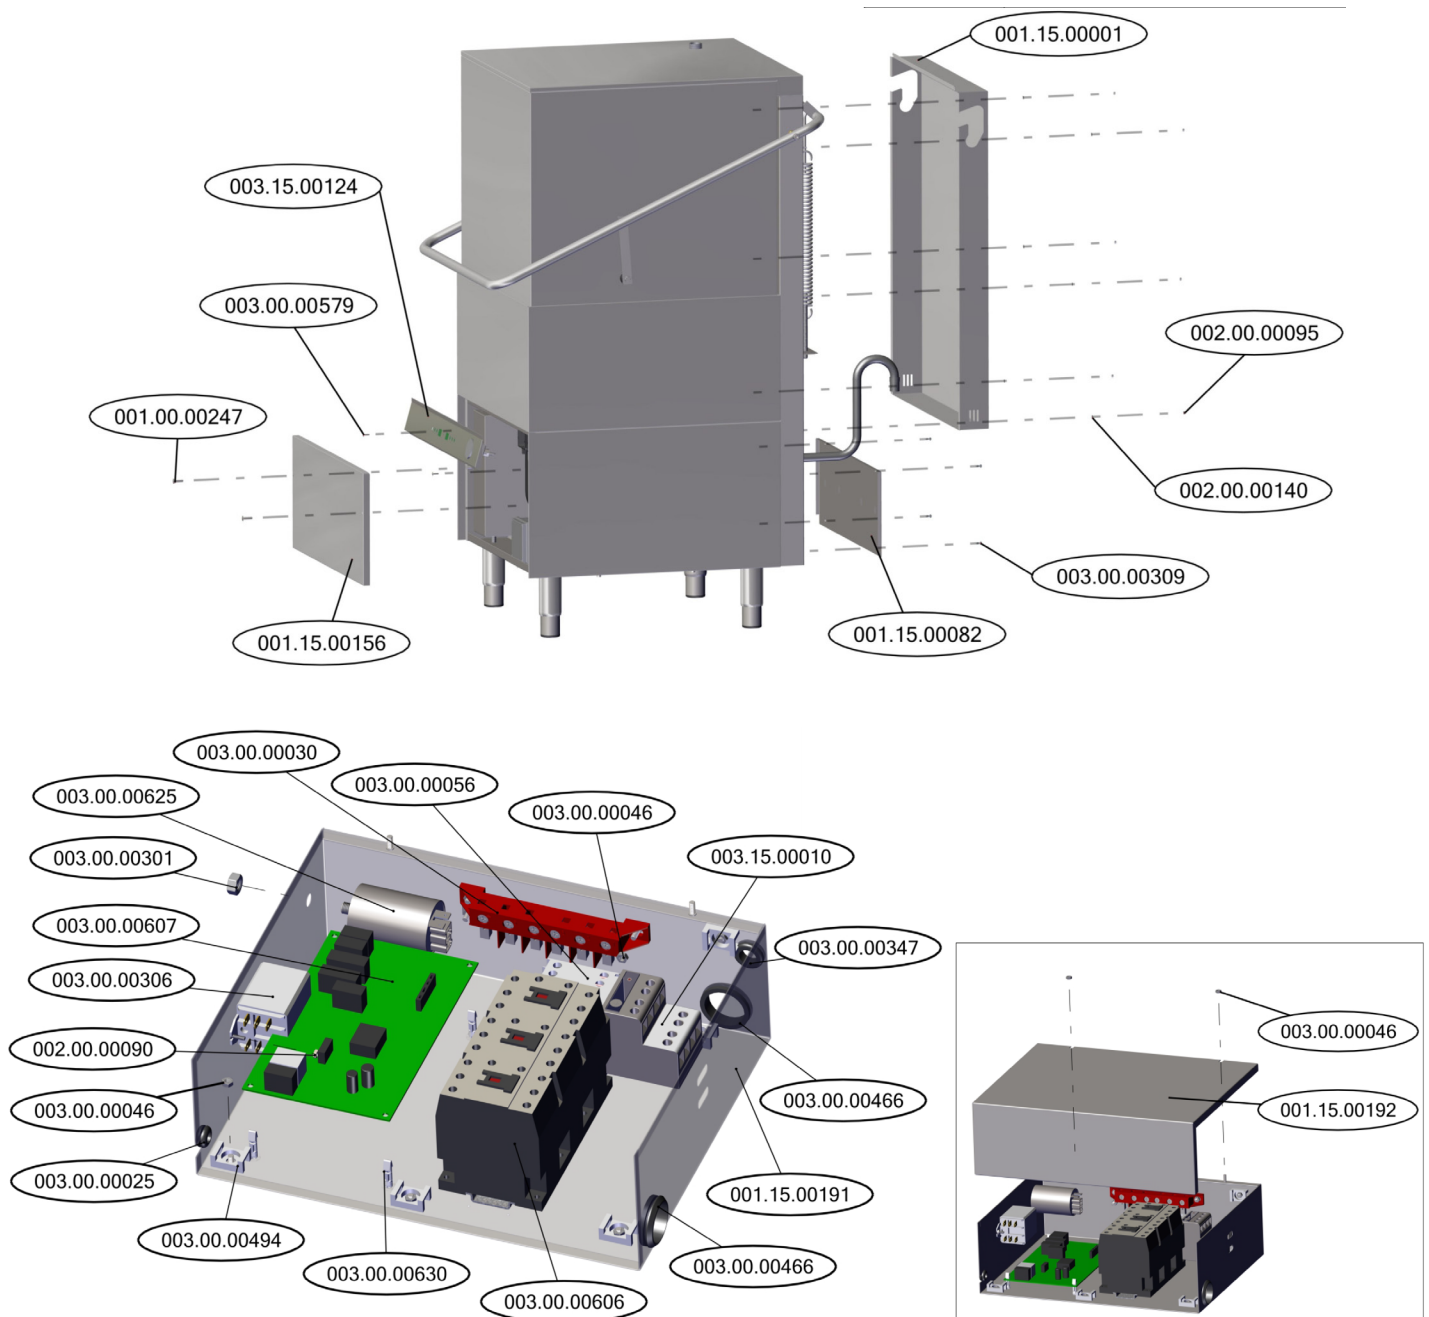

Parts Breakdown

Model CD-GR-1500 46797

Parts Breakdown

Model CD-GR-1500 46797

Parts Breakdown

Model CD-GR-1500 46797

Parts Breakdown

Model CD-GR-1500 46797

Parts Breakdown

Model CD-GR-1500 46797

WASH PUMP SUPPORT

DETAIL A

Parts Breakdown

Model CD-GR-1500 46797

Parts Breakdown

Model CD-GR-1500 46797