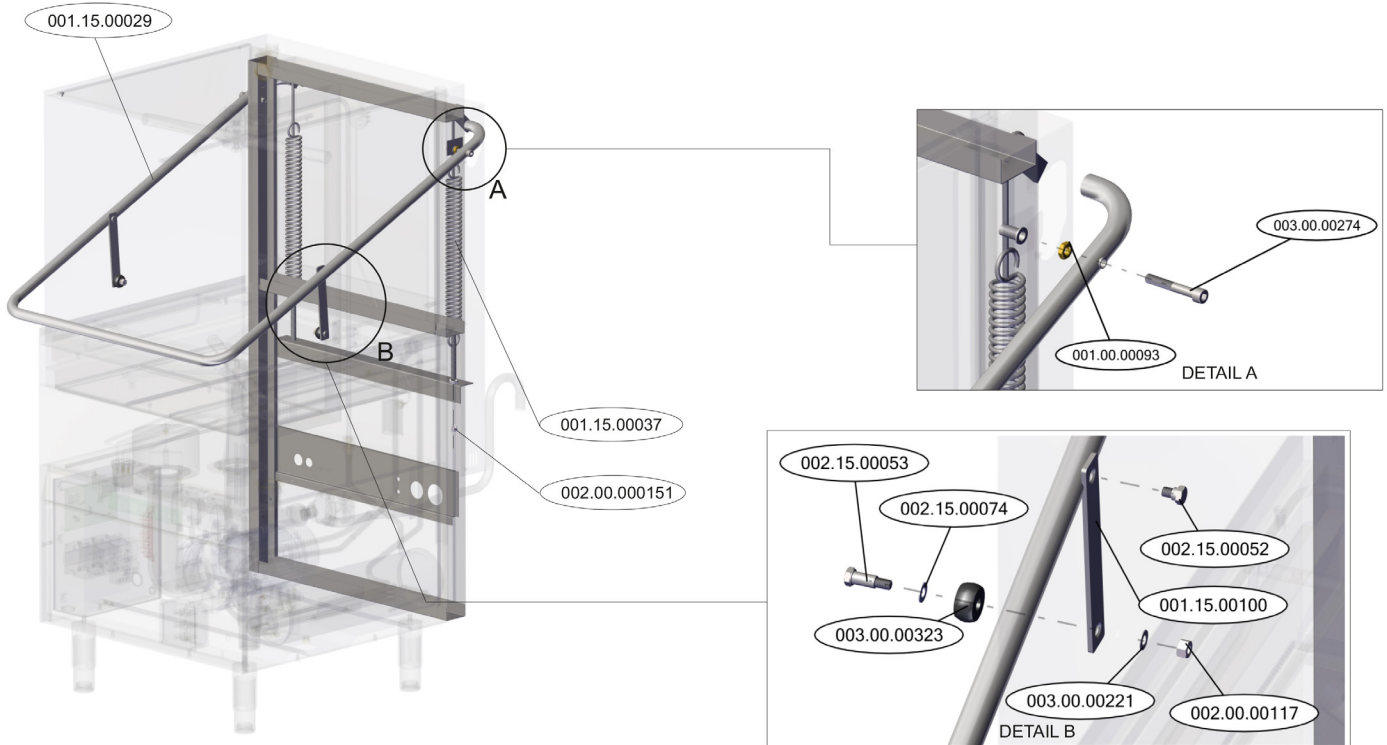

Parts Breakdown

Model CD-GR-1500 46797

Parts Breakdown

Model CD-GR-1500 46797

Parts Breakdown

Model CD-GR-1500 46797

Parts Breakdown

Model CD-GR-1500 46797

Parts Breakdown

Model CD-GR-1500 46797

WASH PUMP SUPPORT

DETAIL A

Parts Breakdown

Model CD-GR-1500 46797

Parts Breakdown

Model CD-GR-1500 46797