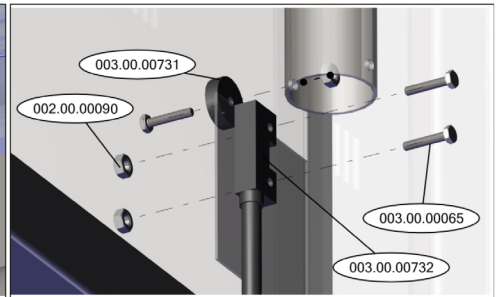

Parts Breakdown

Model CD-GR-1500 46797

Parts Breakdown

Model CD-GR-1500 46797

Parts Breakdown

Model CD-GR-1500 46797

Parts Breakdown

Model CD-GR-1500 46797

Parts Breakdown

Model CD-GR-1500 46797

WASH PUMP SUPPORT

DETAIL A

Parts Breakdown

Model CD-GR-1500 46797

Parts Breakdown

Model CD-GR-1500 46797