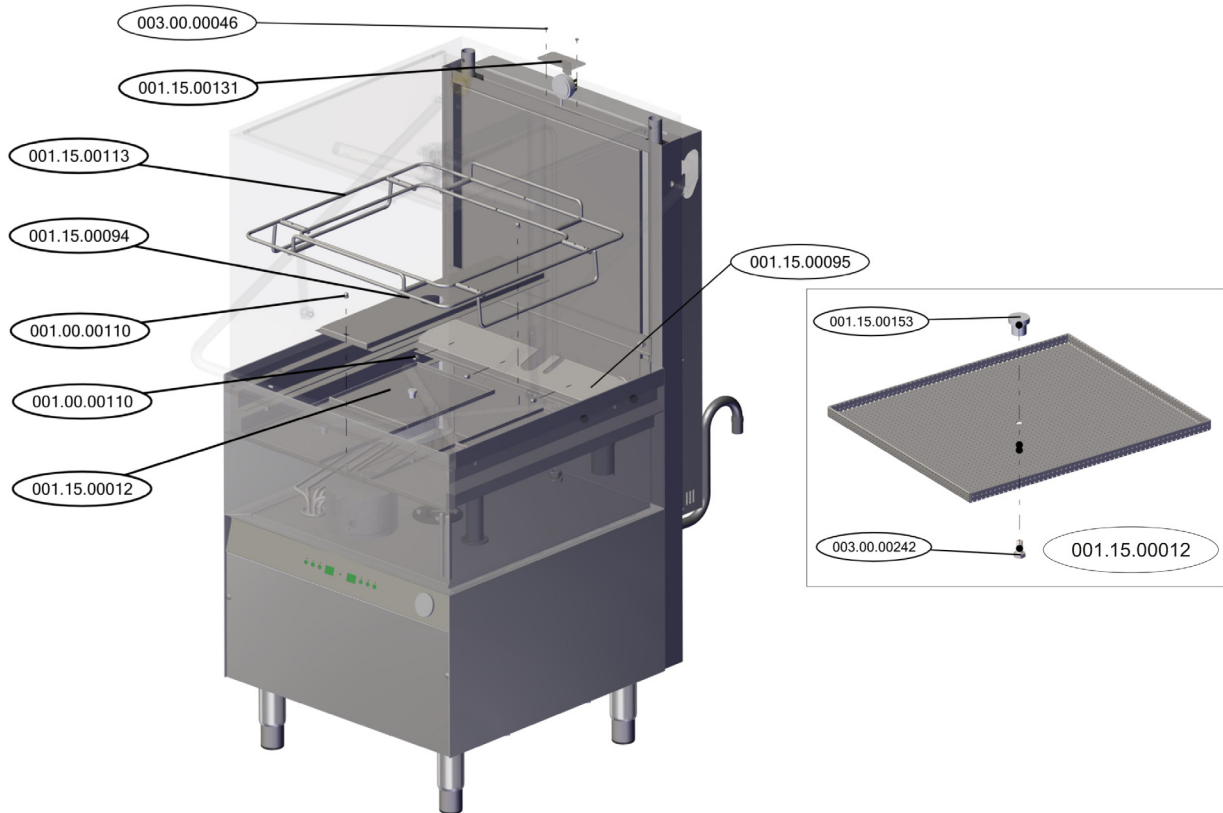

Parts Breakdown

Model CD-GR-1500 46797

Parts Breakdown

Model CD-GR-1500 46797

Parts Breakdown

Model CD-GR-1500 46797

Parts Breakdown

Model CD-GR-1500 46797

Parts Breakdown

Model CD-GR-1500 46797

WASH PUMP SUPPORT

DETAIL A

Parts Breakdown

Model CD-GR-1500 46797

Parts Breakdown

Model CD-GR-1500 46797