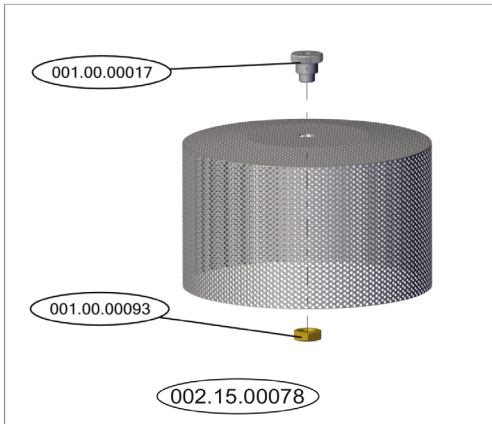

Parts Breakdown

Model CD-GR-1500 46797

WASH PUMP SUPPORT

DETAIL A

Parts Breakdown

Model CD-GR-1500 46797

Parts Breakdown

Model CD-GR-1500 46797

Parts Breakdown

Model CD-GR-1500 46797

Parts Breakdown

Model CD-GR-1500 46797

Parts Breakdown

Model CD-GR-1500 46797

Parts Breakdown

Model CD-GR-1500 46797