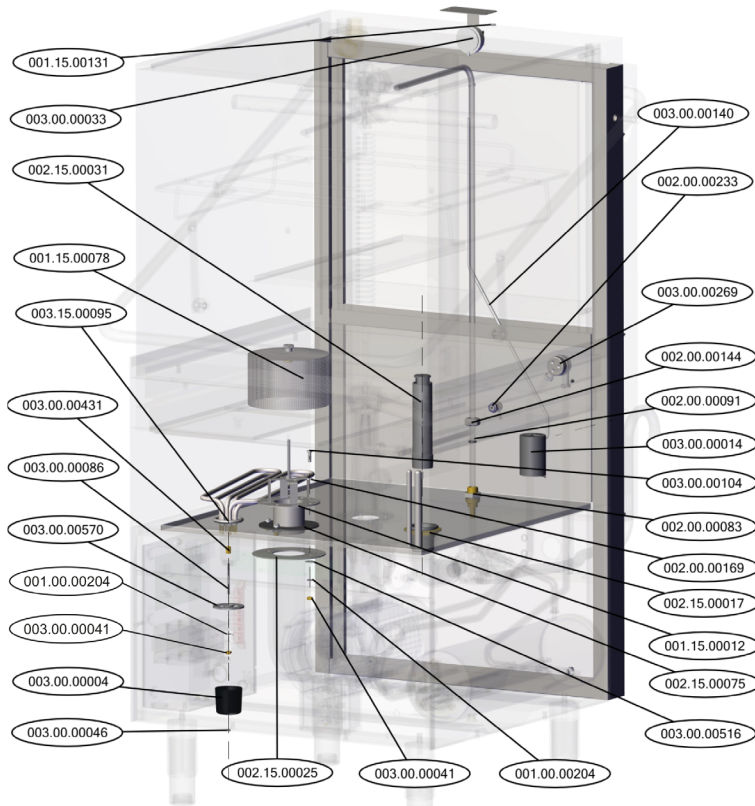

Parts Breakdown

Model CD-GR-1500 46797

Parts Breakdown

Model CD-GR-1500 46797

Parts Breakdown

Model CD-GR-1500 46797

Parts Breakdown

Model CD-GR-1500 46797

Parts Breakdown

Model CD-GR-1500 46797

WASH PUMP SUPPORT

DETAIL A

Parts Breakdown

Model CD-GR-1500 46797

Parts Breakdown

Model CD-GR-1500 46797