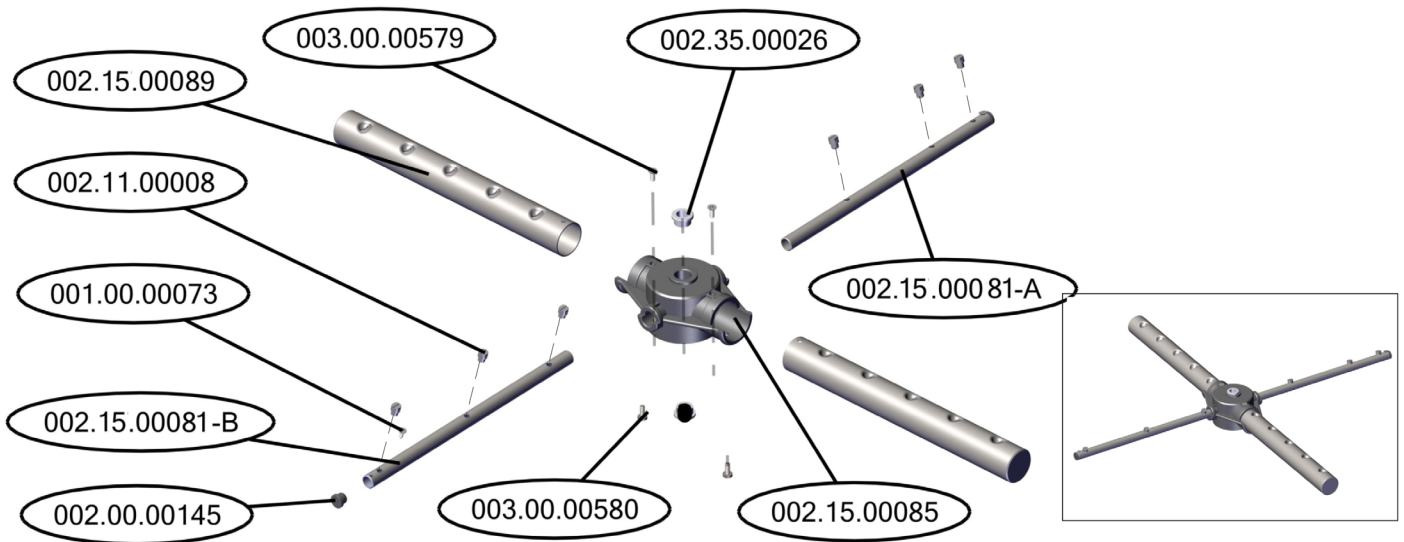

Parts Breakdown

Model CD-GR-1500 46797