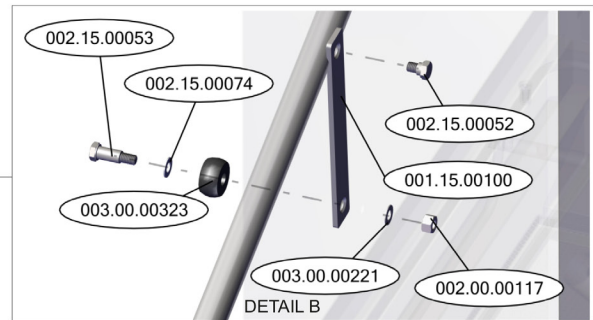

Parts Breakdown

Model CD-GR-1500 46797

Parts Breakdown

Model CD-GR-1500 46797

Parts Breakdown

Model CD-GR-1500 46797

Parts Breakdown

Model CD-GR-1500 46797

Parts Breakdown

Model CD-GR-1500 46797

WASH PUMP SUPPORT

DETAIL A

Parts Breakdown

Model CD-GR-1500 46797

Parts Breakdown

Model CD-GR-1500 46797