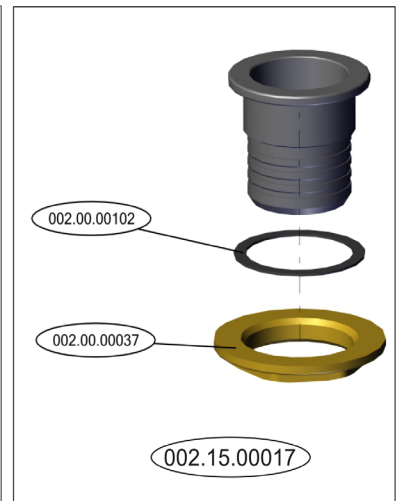

Parts Breakdown

Model CD-GR-1500 46797

WASH PUMP SUPPORT

DETAIL A

Parts Breakdown

Model CD-GR-1500 46797

Parts Breakdown

Model CD-GR-1500 46797

Parts Breakdown

Model CD-GR-1500 46797

Parts Breakdown

Model CD-GR-1500 46797

Parts Breakdown

Model CD-GR-1500 46797

Parts Breakdown

Model CD-GR-1500 46797